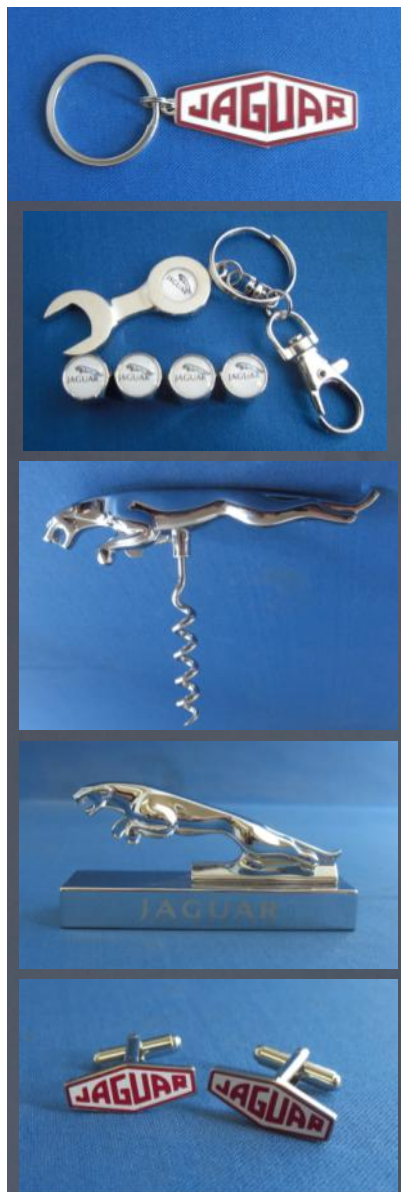

**£10.00**

**KEY1**  
**KEYRING & POUCH**  
**(75MM)**

**£5.50**

**KEY7**  
**KEYRING & POUCH**  
**(60MM)**

**£4.00**

**KEY 2 / KEY4 / KEY11**  
**KEYRING & VALVE CAP SETS**

**£8.50**

**PART NO.**

**PRICE**

**KEY 8  
RETRO KEYRING**

**£5.50**

**KEY9  
SPANNER KEYRING & VALVE CAPS**

**£5.00**

**CORK  
CORKSCREW**

**£12.50**

**CAT1  
LEAPING CAT ON CHROME BASE**

**£15.00**

**CUFF2  
RETRO CUFFLINKS**

**£10.00**

**PART NO.**

**PRICE**

**CUFF3  
DAIMLER CUFFLINKS**

**£10.00**

**CUFF4  
GREEN CUFFLINKS**